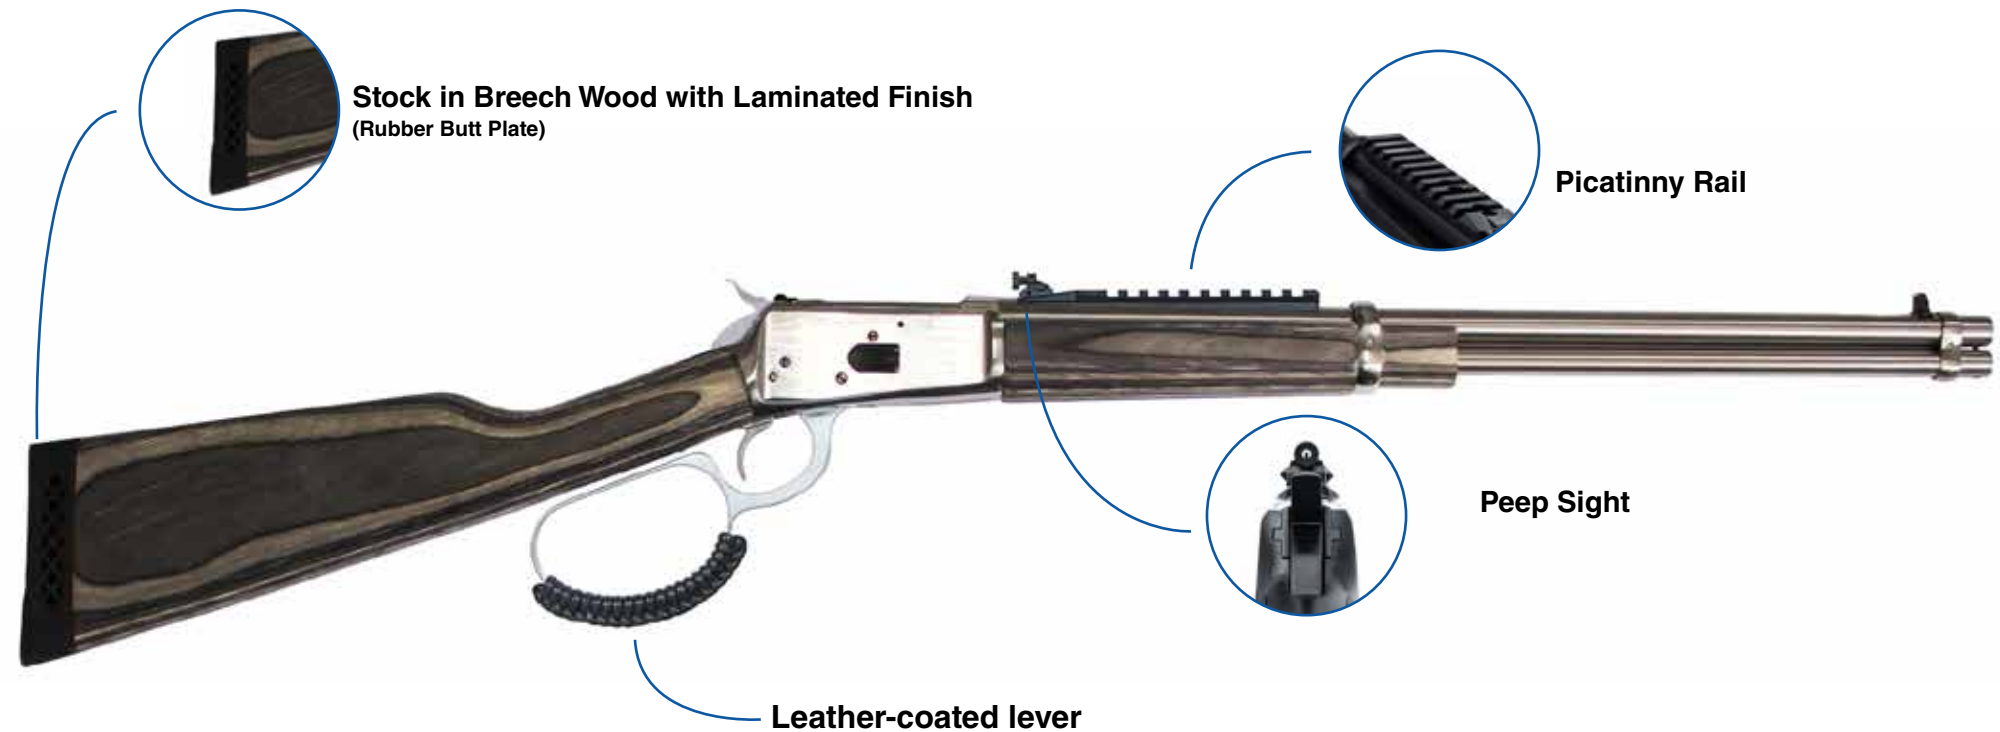

PUMA LAMINATED

This special edition brings the best of the classic Puma in a premium Laminated edition. Available in .38SPL - .357MAG | .44MAG, the Puma Laminated combines a Gray Laminated Wood stock with stainless-steel finish to deliver a big-bore rifle suitable for sport shooting and hunting. An exquisitely smooth-cycling action prove that contemporary engineering can pair seamlessly with time-honored craftsmanship and design.