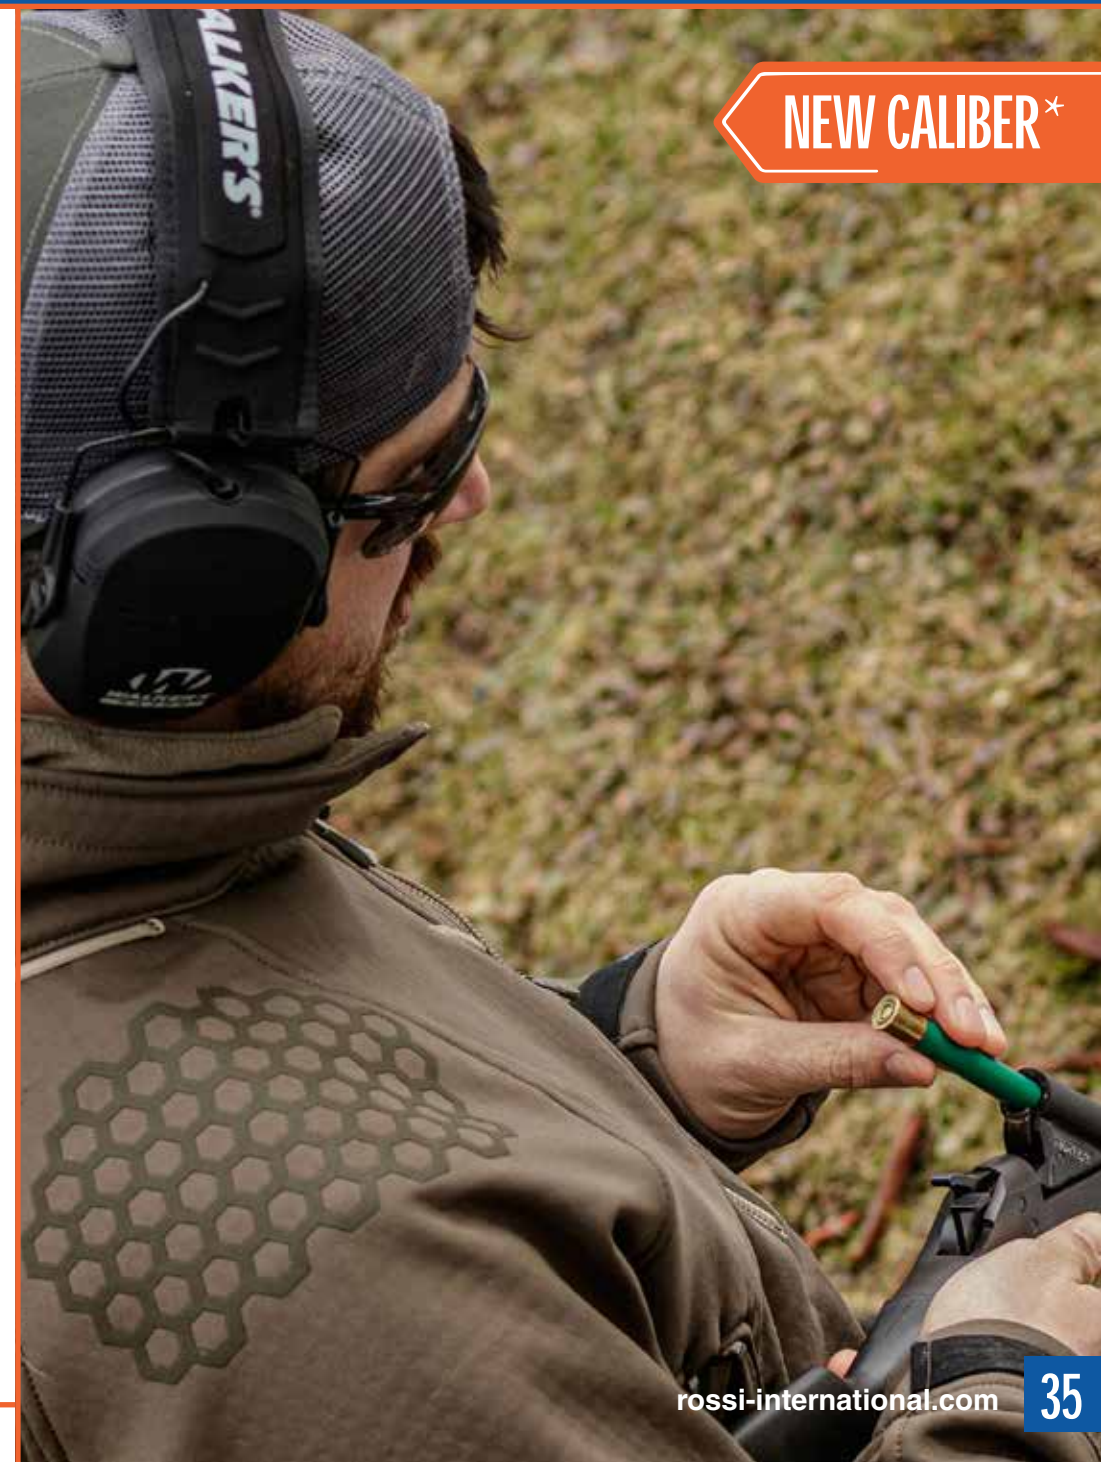

# MONTENEGRO TURKEY HUNTING

Rossi® Montenegro shotgun features a timeless single-shot, break-open breech design updated with the most modern safety features. Each includes a spur hammer, transfer bar safety action, and an integral linkage system that prevents the action from opening or closing when the hammer is cocked. This edition also has a picatinny rail and extra full and modified choke. The product is available in calibers .410 Bore (36 Gauge) and 20 Gauge.