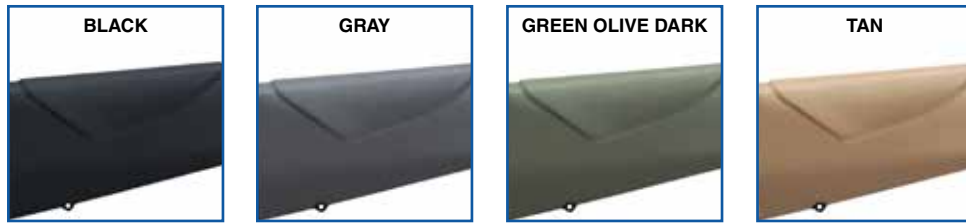

STOCK COLORS

**SAFETY SYSTEM:
CROSS BOLT SAFETY**

TECHNICAL INFORMATION

Action System	Break Action
Caliber	.410 Bore | .22LR .410 Bore | .22WMR
Finish	Black
Barrel Length	22" (410) | 18.5" (22LR) 18.5" (410) | 21" (22WMR)
Stock Material	Synthetic
Capacity	Single Shot
Sights	.410 Bore bead sight .22LR fiber optic rear and front sights .410 Bore bead sight .22WMR fiber optic rear and front sights
Picatinny Rail	.410 Bore no | .22LR yes .410 Bore no | .22WMR yes
Choke	.410 Bore modified | .22LR no .410 Bore modified | .22WMR no

Customizations can be made upon request