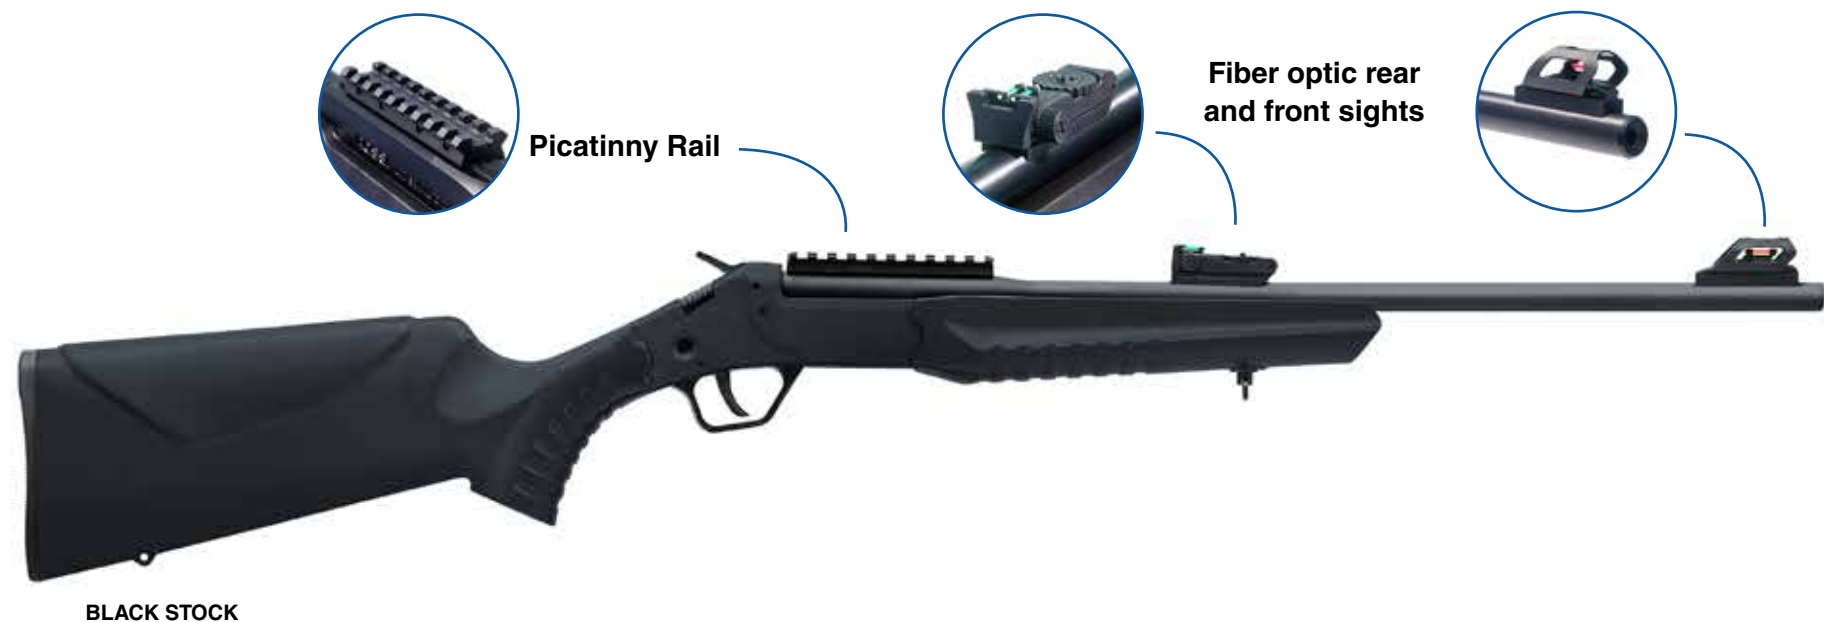

# MONTENEGRO RIFLE

Rossi® Montenegro rifle features a timeless single-shot, break-open breech design updated with the most modern safety features. Each includes a spur hammer, transfer bar safety action, and an integral linkage system that prevents the action from opening or closing when the hammer is cocked. The product is available in calibers .22LR and .22WMR and synthetic stocks with different color options.