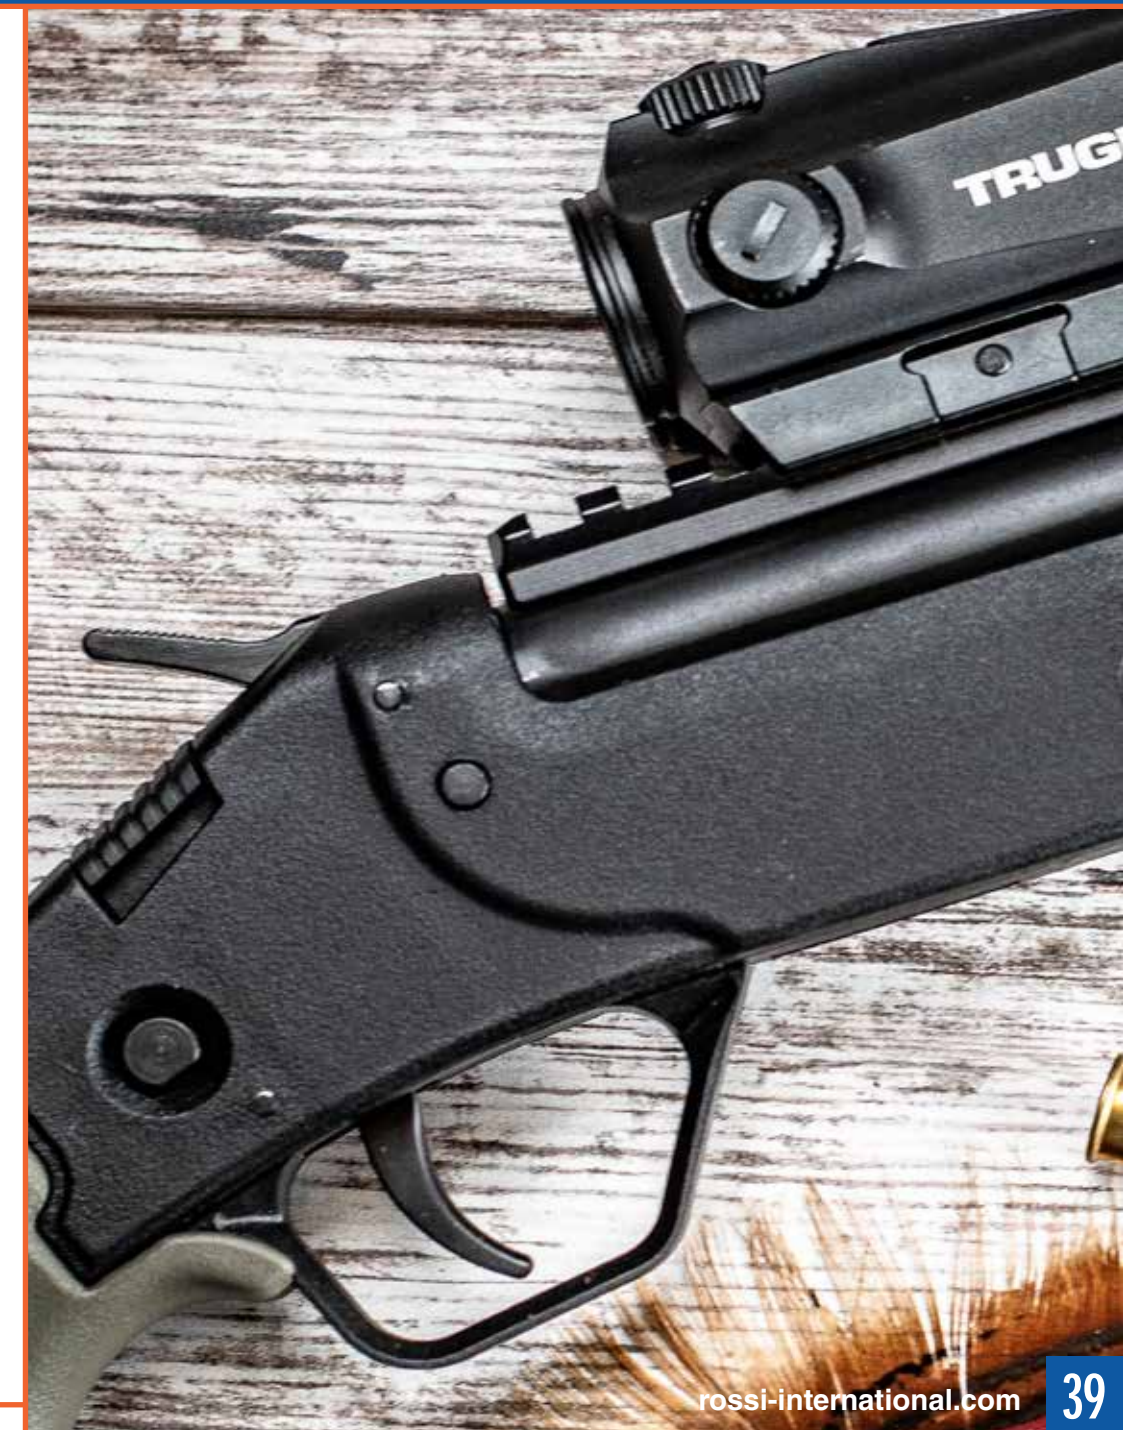

MONTENEGRO MATCHED PAIR

This reliable break action system allows for quick swapping of barrels from shotguns to rifles, with one screw and no tools. This single-shot firearm is available in calibers .410 Bore (36 Gauge) with .22LR or .22WMR (barrel is already included).

STOCK COLORS

**SAFETY SYSTEM:
CROSS BOLT SAFETY**

TECHNICAL INFORMATION

Action System	Break Action
Caliber	.410 Bore | .22LR .410 Bore | .22WMR
Finish	Black
Barrel Length	22" (410) | 18.5" (22LR) 18.5" (410) | 21" (22WMR)
Stock Material	Synthetic
Capacity	Single Shot
Sights	.410 Bore bead sight .22LR fiber optic rear and front sights .410 Bore bead sight .22WMR fiber optic rear and front sights
Picatinny Rail	.410 Bore no | .22LR yes .410 Bore no | .22WMR yes
Choke	.410 Bore modified | .22LR no .410 Bore modified | .22WMR no

Customizations can be made upon request