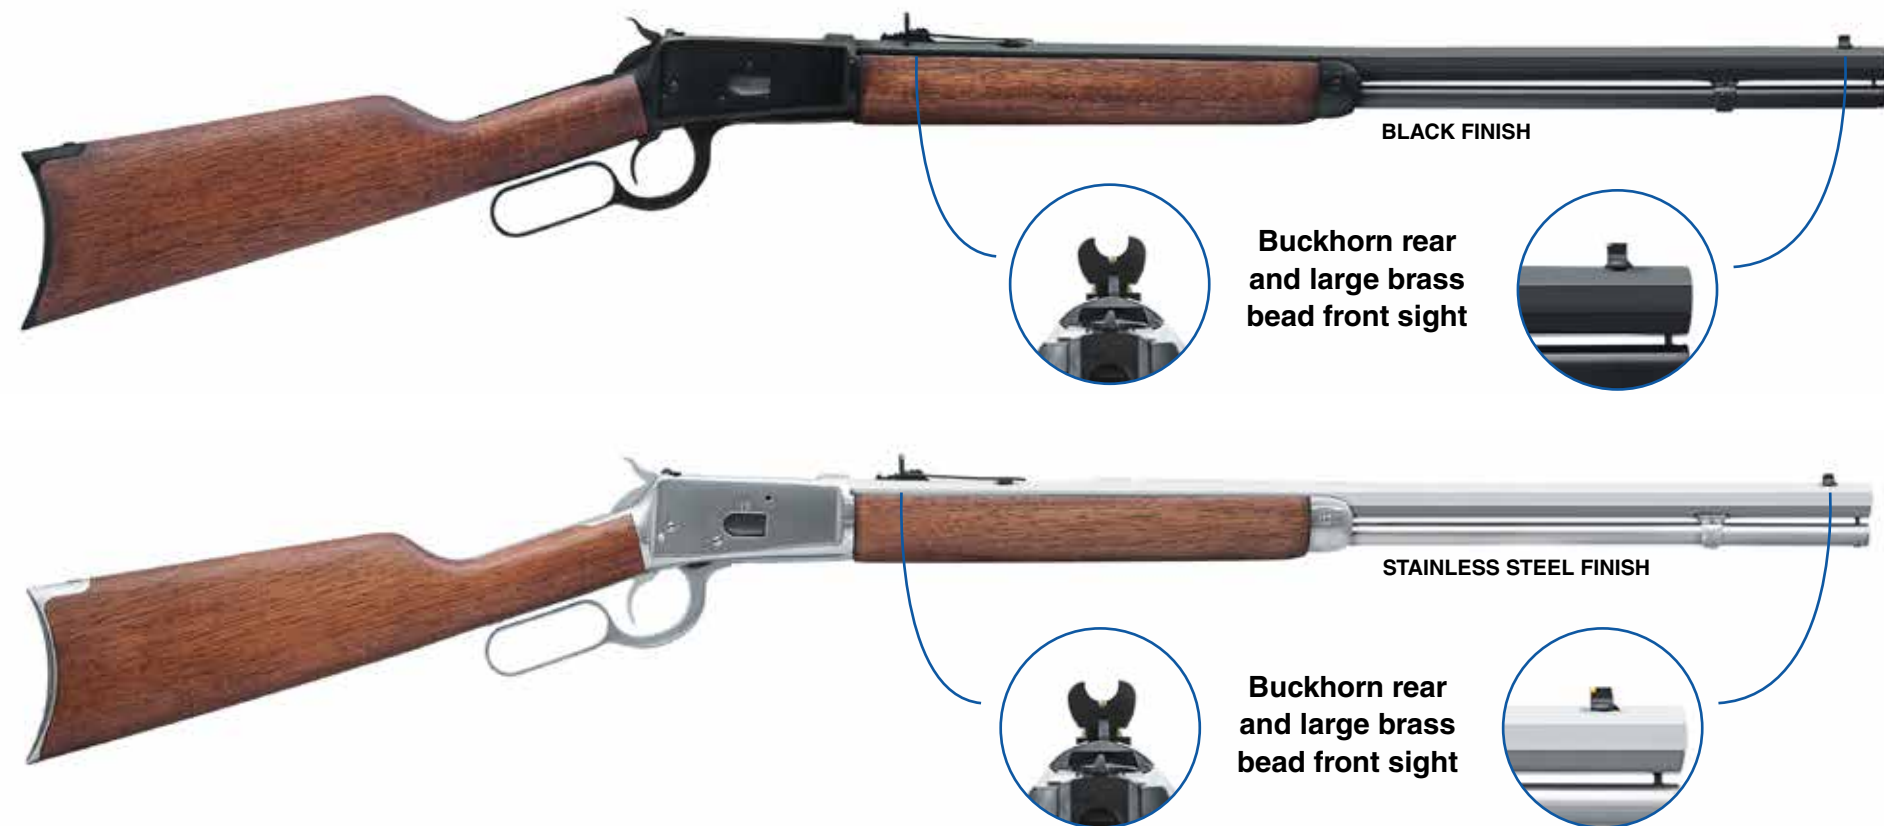

PUMA OCTAGONAL

This special edition Rossi Puma combines a traditional German beech wood stock with black or stainless-steel finish in a octagonal barrel to deliver a big-bore rifle suitable for sport shooting and hunting. Adjustable rear buckhorn sight, an elegant classic German Beech Wood profile, and an exquisitely smooth-cycling action prove that contemporary engineering can pair seamlessly with time-honored craftsmanship and design.

Available in .38SPL - .357MAG and .44MAG.