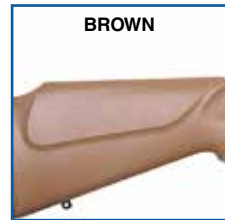

7122M

The Rossi® 7122M is a reliable and accurate semi-automatic rimfire rifle with blowback action. Offered in .22WMR, the 7122M features 10 rounds detachable curve magazine and picatinny rail. The rifles are offered in several stock colors. Heavy and threaded barrel (½" x 20 UNF or ½" x 28 UNEF) are also available.

STOCK COLORS

TECHNICAL INFORMATION

Action System	Semi-Auto
Caliber	.22WMR
Finish	Black
Barrel Length	21"
Stock Material	Synthetic
Capacity	10 rounds
Safety System	Cross-Bolt Safety / Trigger Safety
Sights	Optional feature
Picatinny Rail	Included
Threaded Barrel	Optional feature Types: 1/2" x 20 UNF or 1/2" x 28 UNEF
Heavy Barrel	Optional feature

Customizations can be made upon request