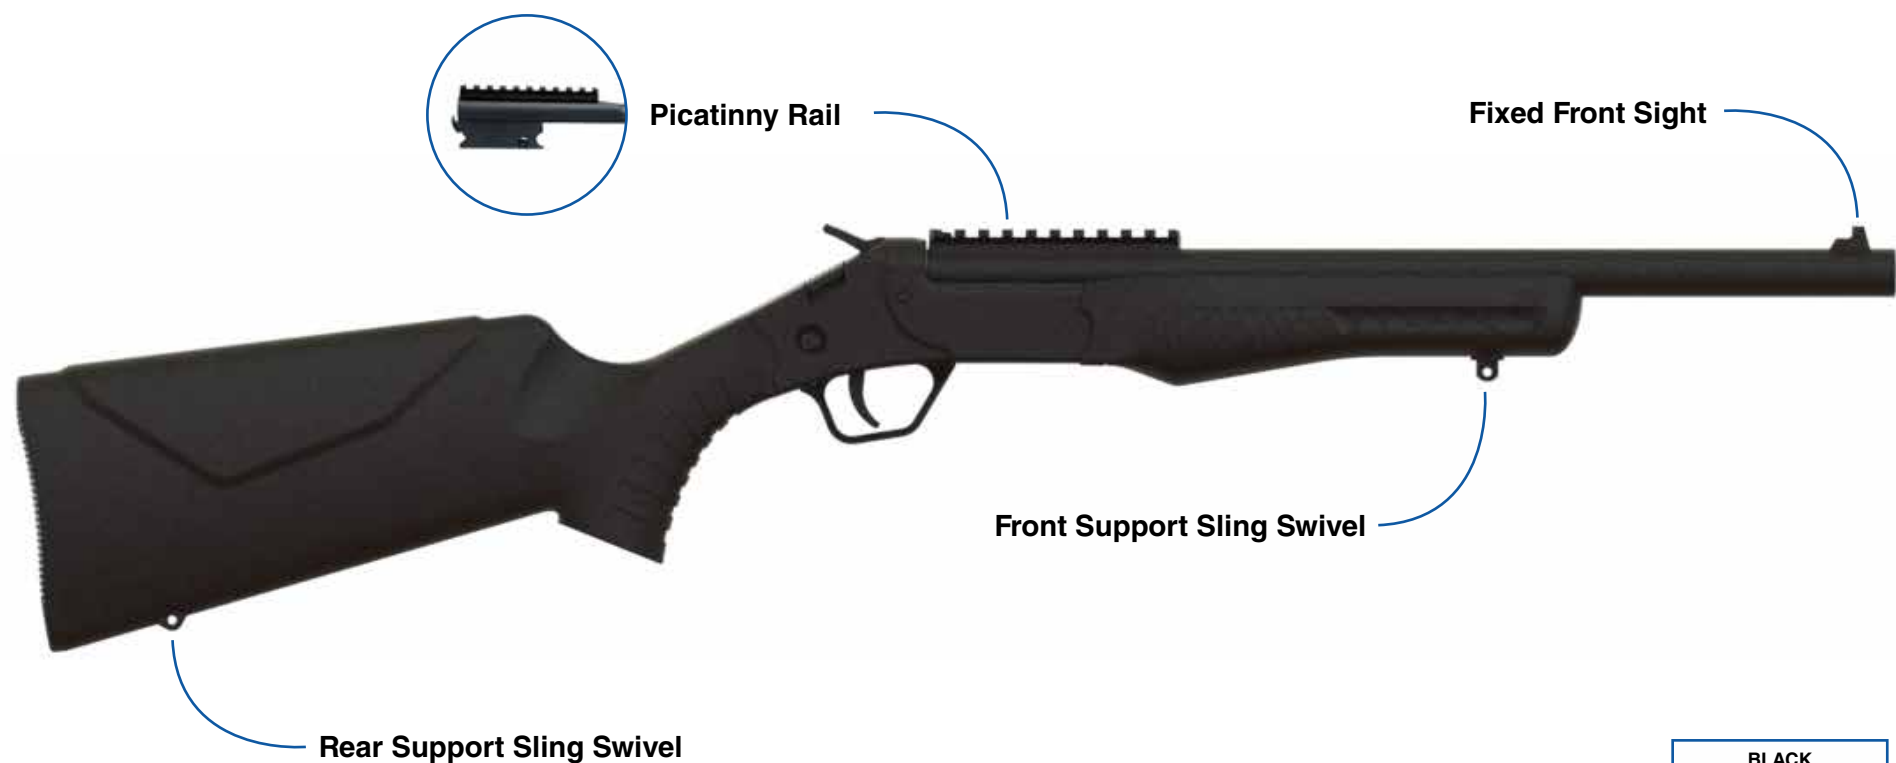

MONTENEGRO SURVIVAL

This single-shot firearm brings a reliable break action system that allows the shooting of two calibers in the same barrel: .410 Bore (36 Gauge) and .45 Colt. Each includes a spur hammer, transfer bar safety action, and an integral linkage system that prevents the action from opening or closing when the hammer is cocked.