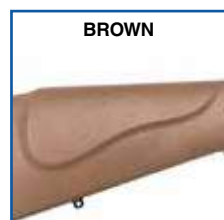

## 7022

The Rossi® 7022 is a reliable and accurate semi-automatic rimfire rifle with blowback action. The textured synthetic Monte Carlo stock is perfectly mated to a 16", 18", 21" or 23" free-float barrel for outstanding balance and feel. Offered in .22LR, the 7022 features fully adjustable fiber optic sights, 10 rounds detachable magazine, and the receiver has a 3/8" dovetail to accept scope mounts. Fiber optic rear and front sights and picatinny rail are included. The rifles are offered in several stock colors. Heavy and threaded barrel (1/2" x 20 UNF or 1/2" x 28 UNEF) are also available.