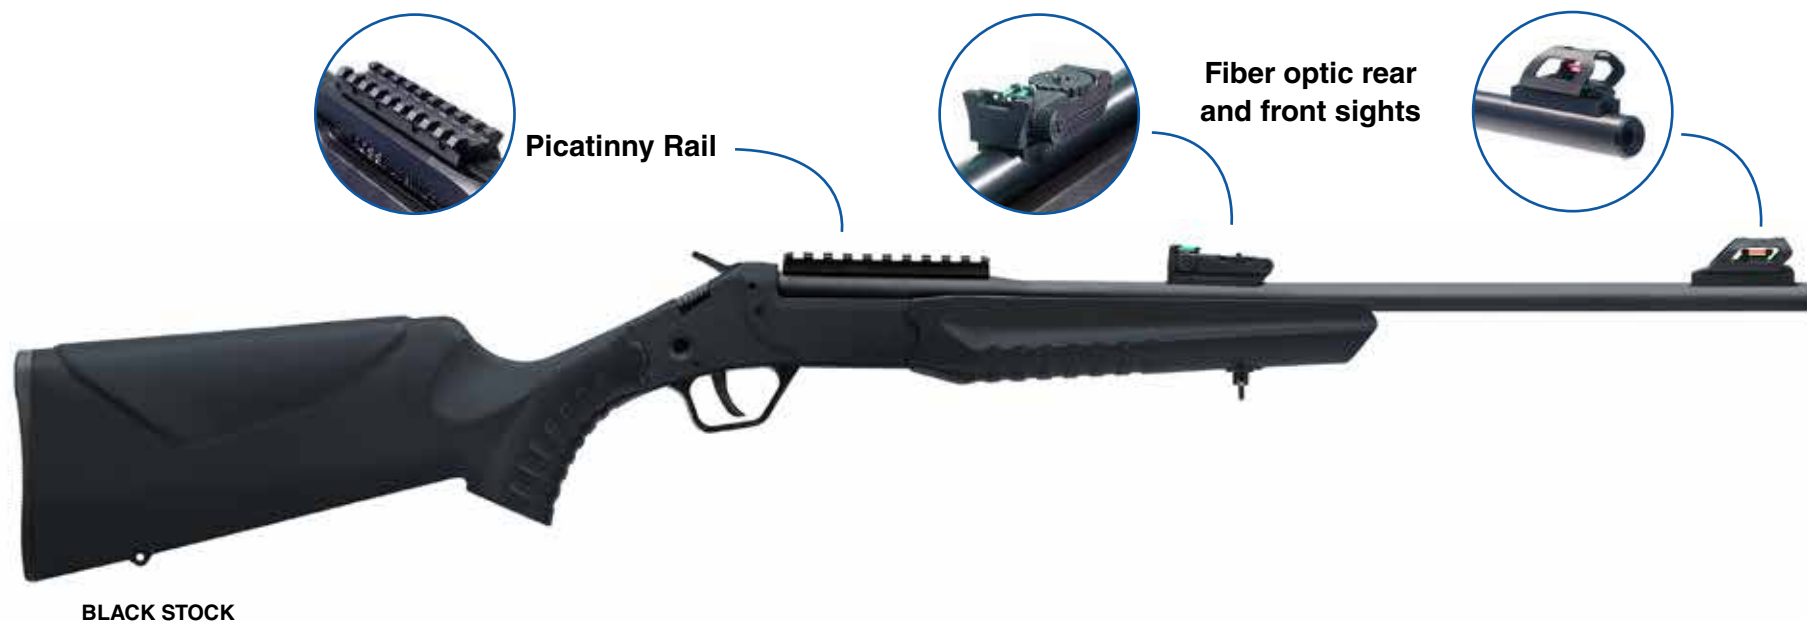

## MONTENEGRO

Rossi® Montenegro shotgun features a timeless single-shot, break-open breech design updated with the most modern safety features. Each includes a spur hammer, transfer bar safety action and an integral linkage system that prevents the action from opening or closing when the hammer is cocked. The product is available in calibers .22LR and .22WMR and synthetic stocks with different color options.