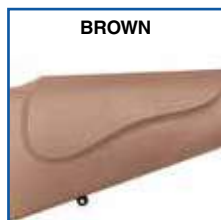

STOCK COLORS