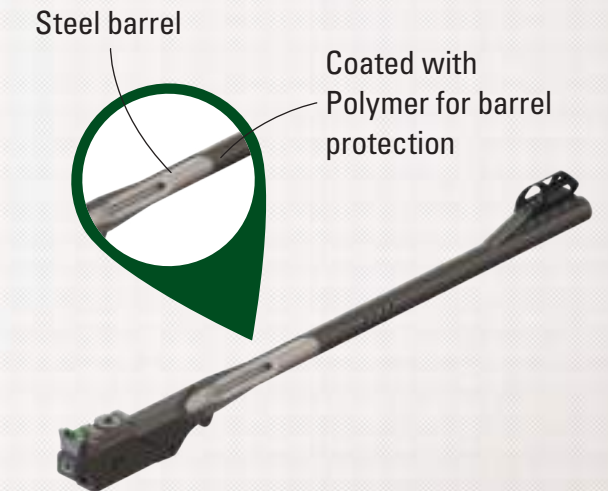

FOR UNFORGETTABLE
EXPERIENCES,
COLORS THAT INSPIRE
NEW SENSATIONS.

CONVENTIONAL SPRING OR **GAS RAM**

Conventional spring

GAS RAM system

The GAS RAM spring system guarantees more constant triggering force, unlike the conventional springs that require a gradual increase of force. Provides also less recoil and noise, due to the absence of shock waves after shooting. The GAS RAM spring has greater service life than the conventional springs and its characteristics provide greater comfort and better precision performance.

Now also available in the models:

IMPORTANT: N2 is not an airgun operated by compressed gas (CO2), but by the action of compressed air (pneumatic spring). The pneumatic spring "GAS RAM" has a greater service life than the conventional action of "spiral" spring and does not need any gas refill such as occurs with CO2 cylinder, used in compressed gas airguns.

EXTRA PROTECTION

STEEL BARREL
WITH POLYMER
COATING

Steel barrel

Coated with
Polymer for barrel
protection

The barrel of **JADE** and **N2 Adventure** airguns have over-mold finishing, which provides greater resistance and protects from oxidation.